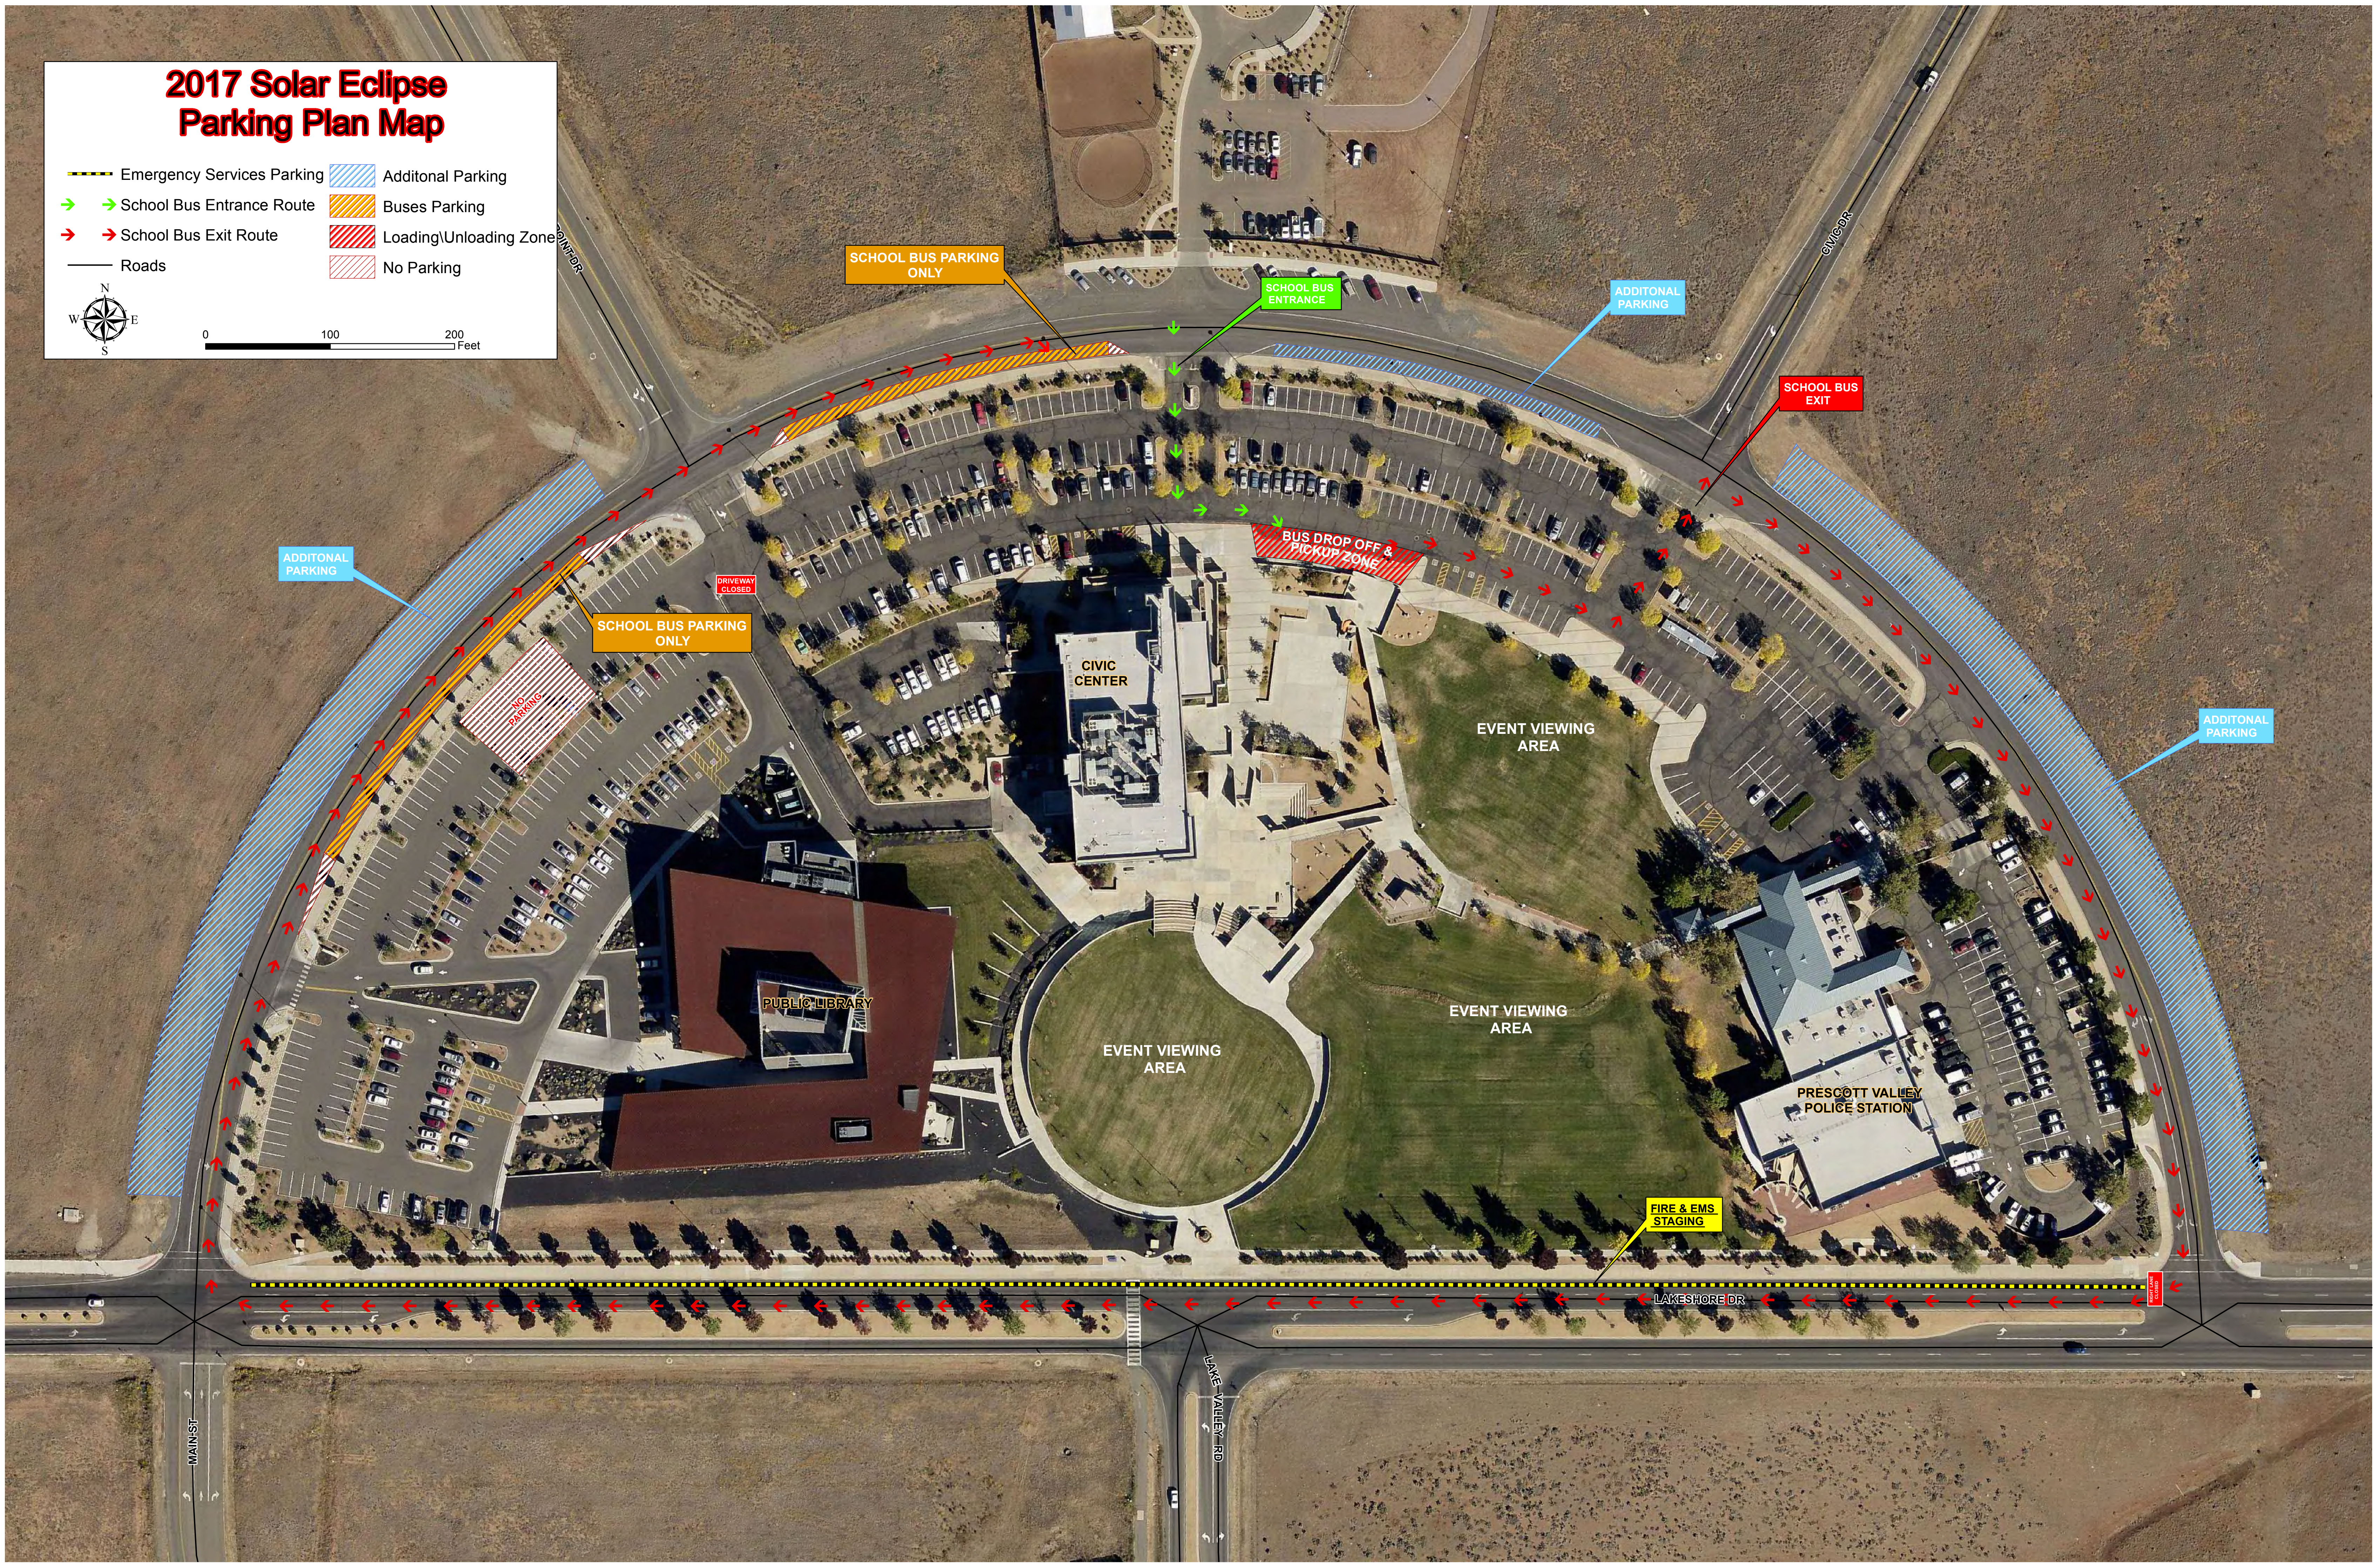

# 2017 Solar Eclipse Parking Plan Map

-  Emergency Services Parking
-  School Bus Entrance Route
-  School Bus Exit Route
-  Roads
-  Additional Parking
-  Buses Parking
-  Loading/Unloading Zone
-  No Parking

SCHOOL BUS PARKING ONLY

SCHOOL BUS ENTRANCE

ADDITIONAL PARKING

SCHOOL BUS EXIT

ADDITIONAL PARKING

SCHOOL BUS PARKING ONLY

BUS DROP OFF & PICKUP ZONE

CIVIC CENTER

EVENT VIEWING AREA

ADDITIONAL PARKING

PUBLIC LIBRARY

EVENT VIEWING AREA

EVENT VIEWING AREA

PRESCOTT VALLEY POLICE STATION

FIRE & EMS STAGING

LAKESHORE DR

LAKE VALLEY RD

MAIN ST