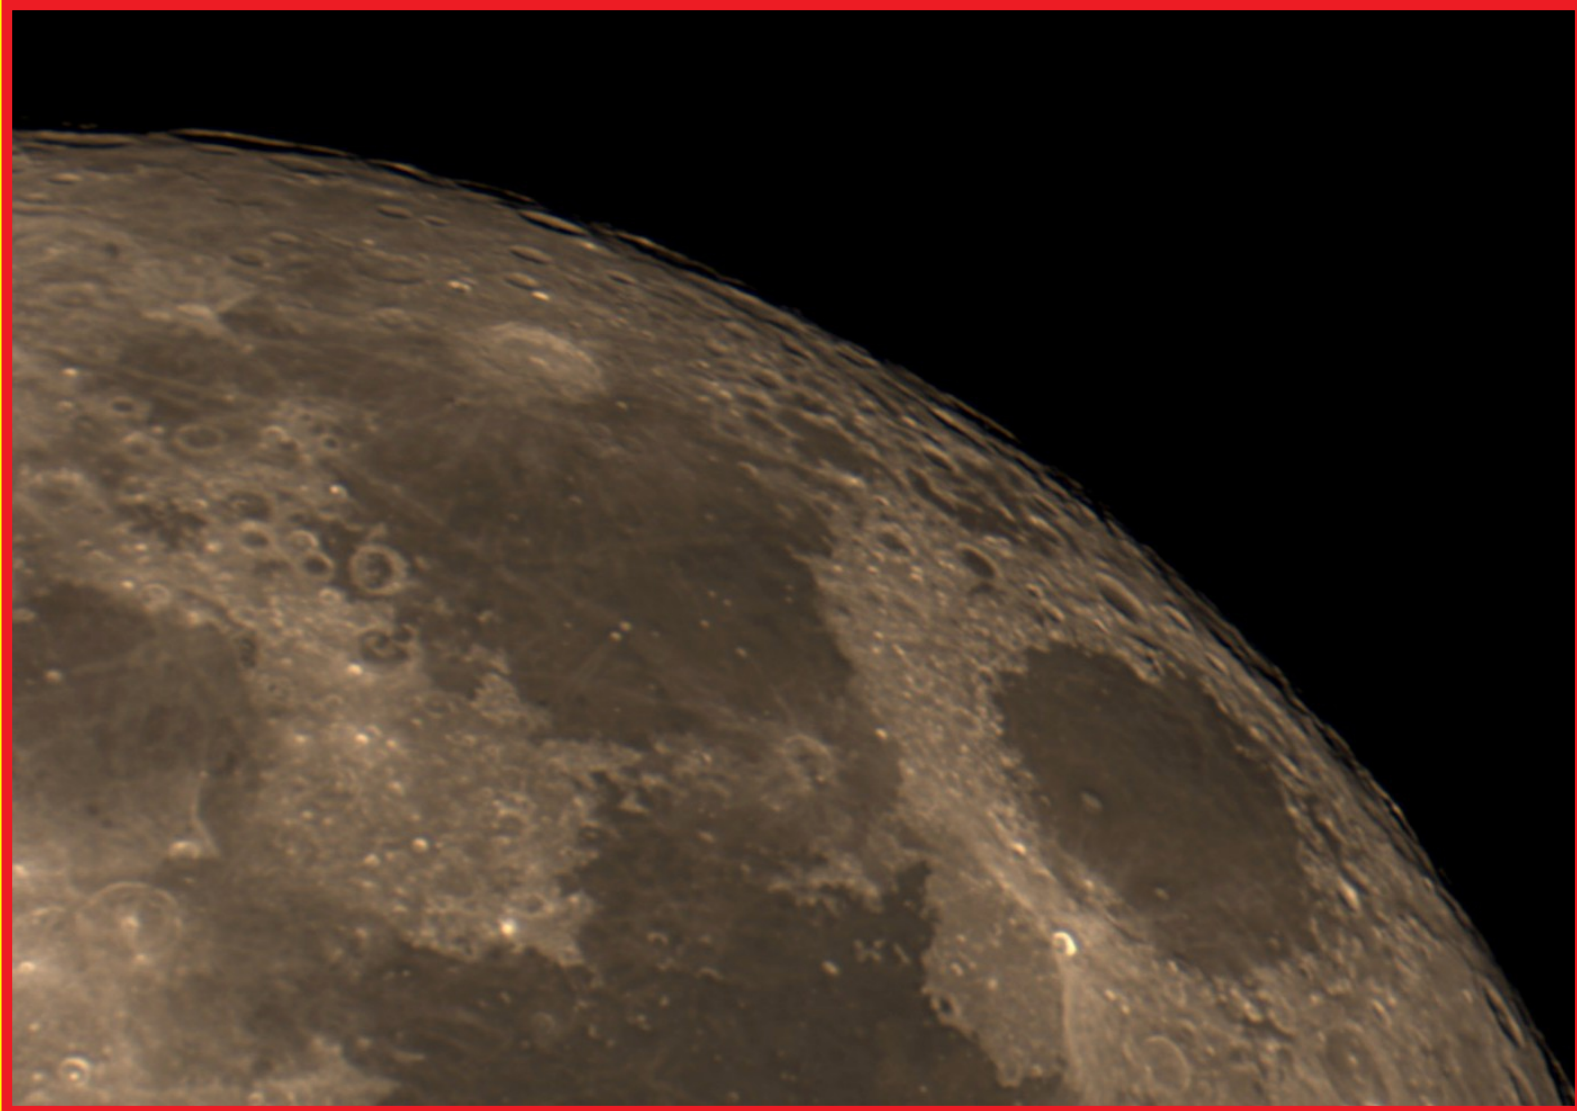

MOON - Crisium Region

Courtesy of John Verderame

Specifications:

Photo date: 07 August 2017

Telescope: Questar 3.5", using ~2x built-in Barlow

Camera: ZWO ASI 224MC-S - 60 second exposure

Processed in AutoStakkert! 2.6.8, RegiStax, and ArcSoft PhotoStudio